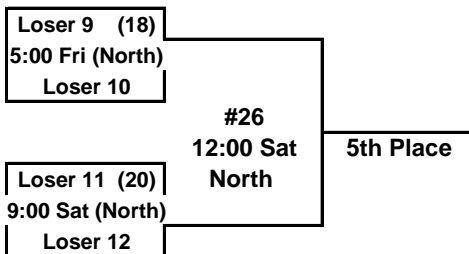

BRONZE DIVISION

SILVER DIVISION

TOP TEAM IS HOME TEAM- WEAR LIGHT UNIFORM