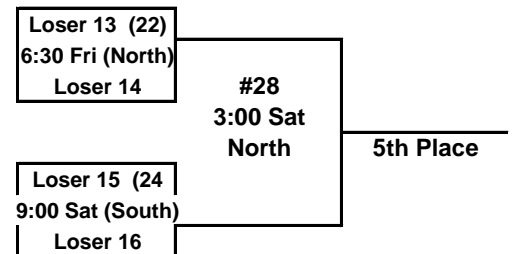

BRONZE DIVISION

SILVER DIVISION

TOP TEAM IS HOME TEAM- WEAR LIGHT UNIFORM